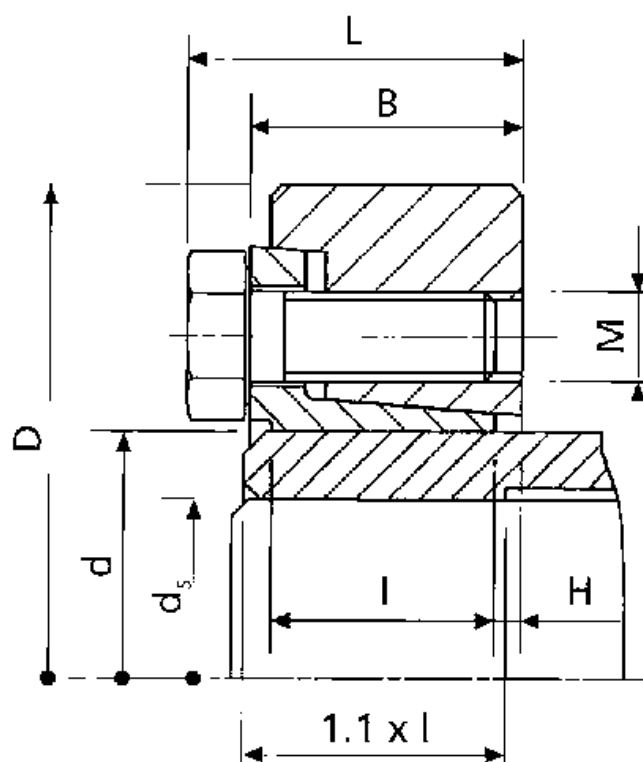

Article number: 437800095

Description: Rota-fix shaft-hub connection SB 95

Measures

B mm	= 43.5	M mm	= M10
d H8 mm	= 95	T N m torque	= 7500
D mm	= 170.0	Ts N m bolt tightening torque	= 70
ds mm	= 70		
F kN torque	= 214		
H	= 4.5		
I mm	= 36.5		
L mm	= 50.5		